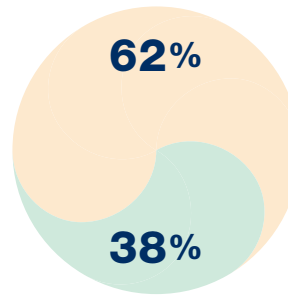

Global Professional LLM: Class Profile of 2019

88
students

48
Female

40
Male

New to Law

Law Degree

11.5

Average years
of work experience

MEDICAL DOCTOR
BUSINESS
COMMERCE
PHYSICAL SCIENCE
LAW
PUBLIC HEALTH
ARTS
INFORMATION
INTERNATIONAL
STUDIES

Graduate Degrees Held

- ▶ Hold two or more graduate degrees
- ▶ Currently earning first graduate degree
- ▶ Hold at least one graduate degree