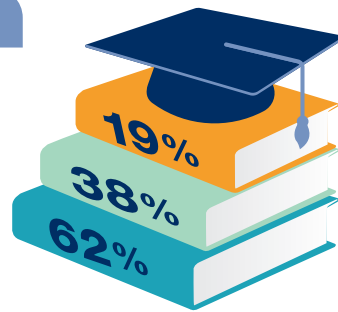

- Hold two or more graduate degrees
- Currently earning first graduate degree
- Hold at least one graduate degree