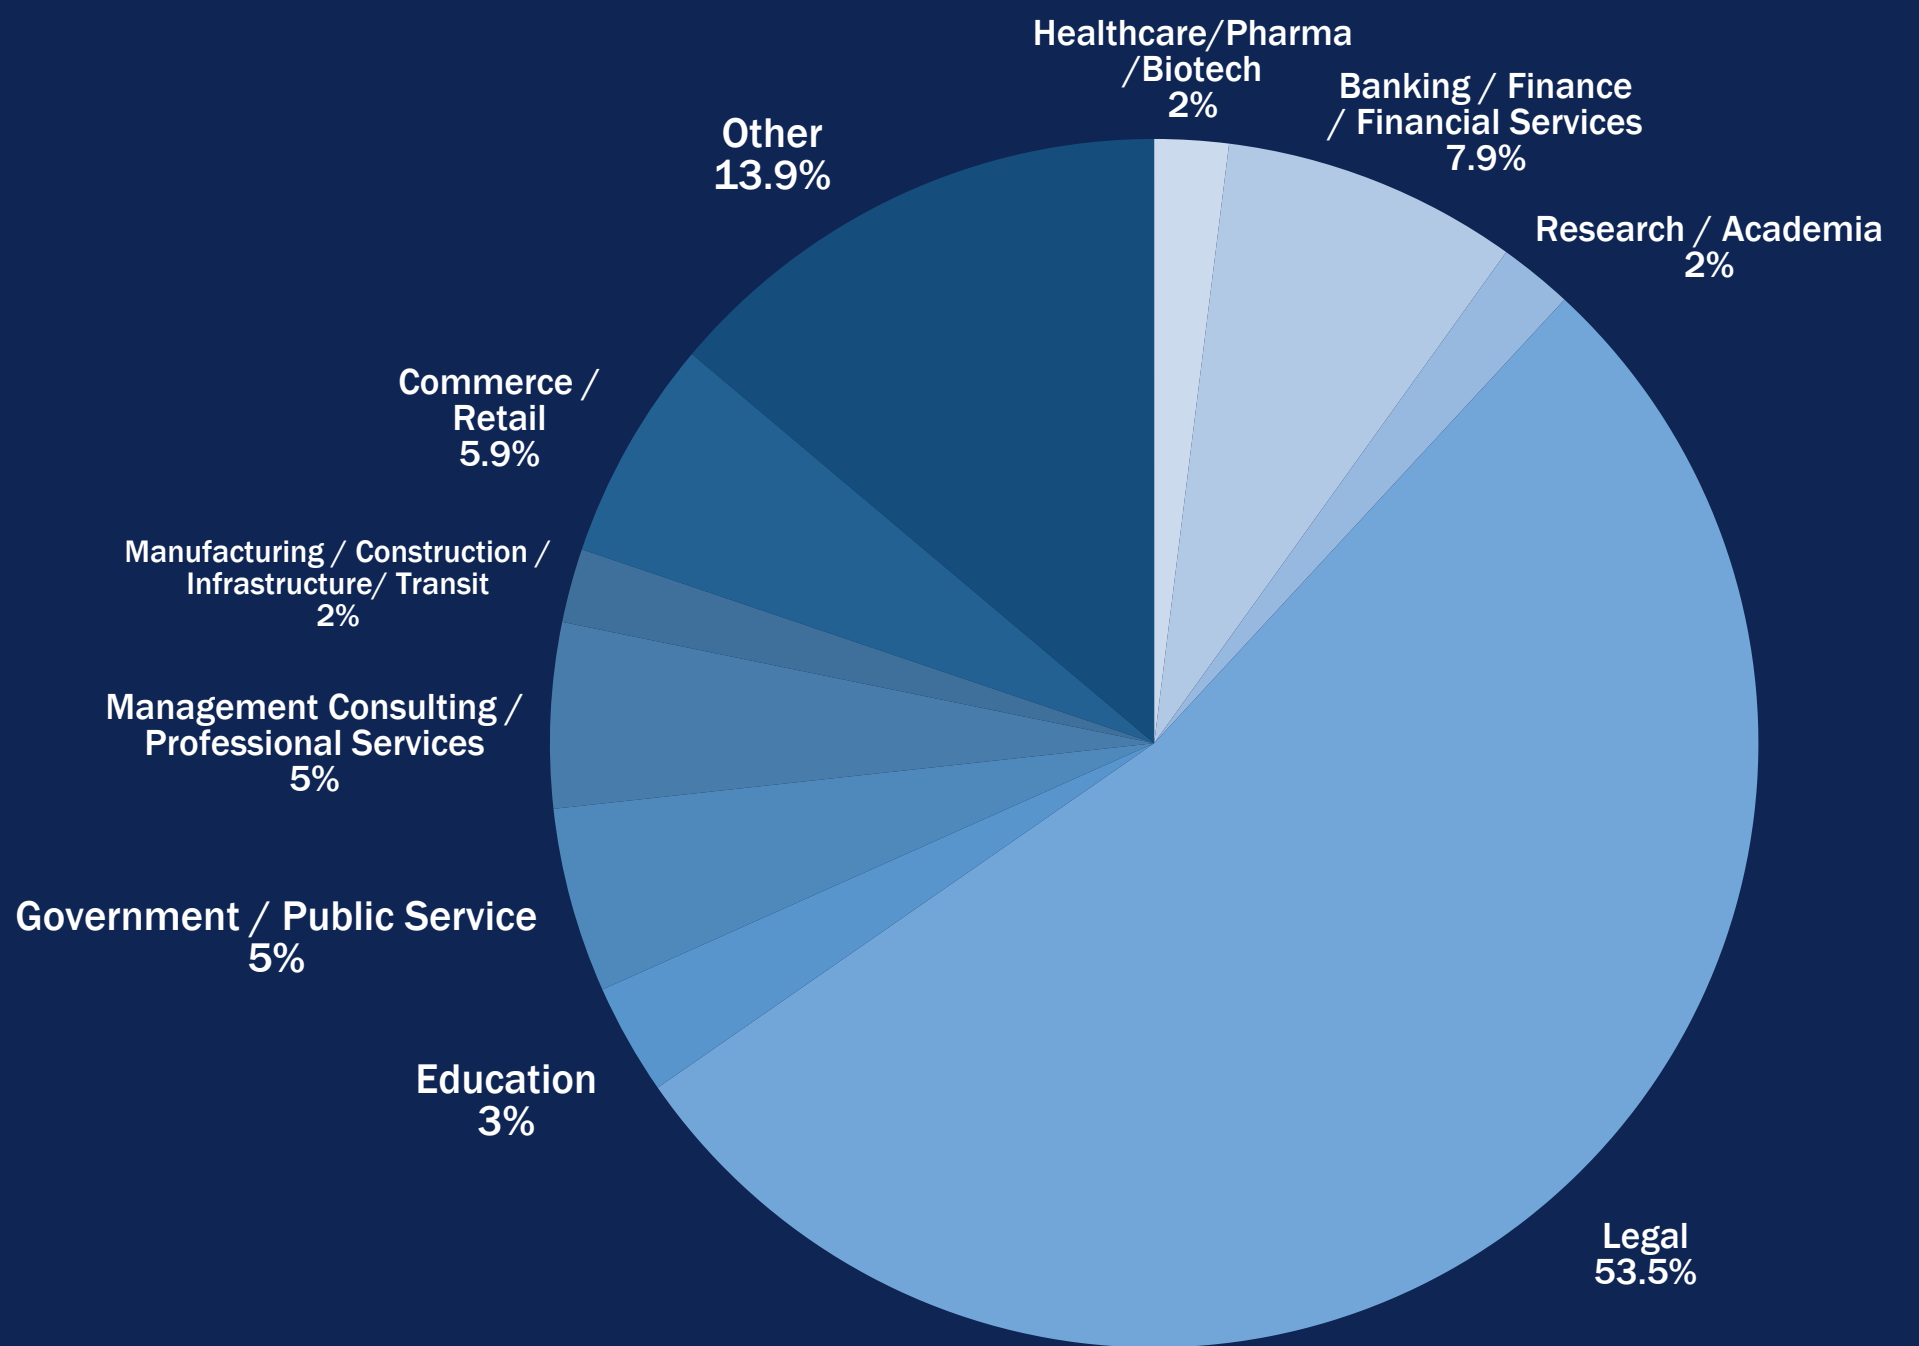

29% Hold a Civil Law Degree

Average
Age

Average
Experience

Industry

Job Seniority